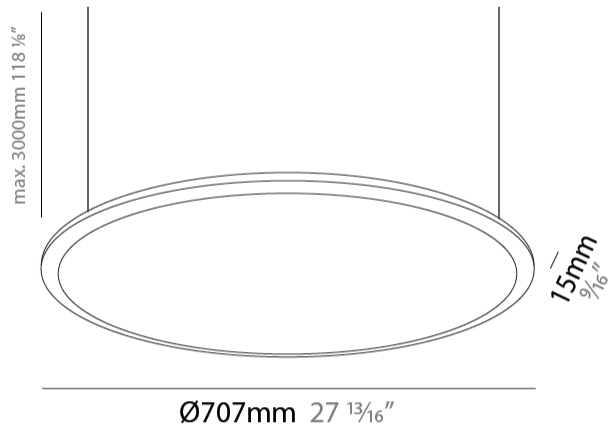

HARMONY ROUND SUSPENSION

A51061-

base number   Color   Finish   Diffuser
Temperature   Options   Options

1. To build a product code in our configurator select the specify button on the base model # product page
2. To build a manual product code on this datasheet choose from the options listed below in blue font and add the suffix to the base model #

GENERAL

Series: Harmony Round
Partner: Ivela
Division: Architectural
Installation: Suspension
Product Type: Panels
Mounting Location: Ceiling
Light Distribution: Direct

PHYSICAL

Shape: Round
Diameter (mm): 707
Diameter (in): 27 ¹³/₁₆
Height (mm): 15
Height (in): 9/16
Max. Overall Height (mm): 2500
Max. Overall Height (in): 98 ⁷/₁₆
Diffuser: [PMMA - Opal / Prismatic](#)
Fixture Finish: [WHI / BLK / GLD](#)
Fixture Material: Aluminum

ELECTRICAL

Lamp Type: LED
Input Wattage (W): 44
Dimming: Tri-Mode (Non-Dimming and Phase Dimming (120Vac only) and 0-10V Dimming)
Driver Included: No
Driver Location: Remote
Driver Type: Constant Voltage - Universal
Driver Class: Class 2
Housing: ENCP 5 (ERP) ENCP 13 (SC Power)
Input Voltage (V): 120 - 277
Output Voltage (V): 24

LED

Color Temperature (°K): [2700 / 3000 / 3500 / 4000](#)
Max. Delivered Lumen (lm): [3168 / 3300 / 3398 / 3498](#)
Nominal Lumen (lm): [5280 / 5500 / 5663 / 5830](#)
CRI: >93 CRI
Lamp Life (hrs): 50000

OPTICAL

RATINGS AND CERTIFICATIONS

Certified By: Certified for North American Standards
IP rating: IP20