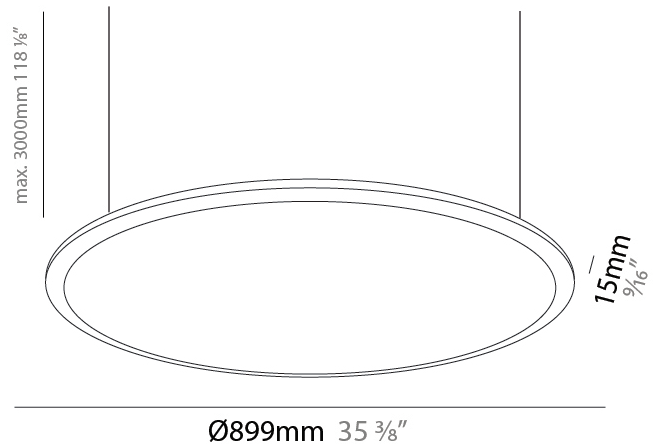

HARMONY ROUND SUSPENSION

A51062-

base number	Color	Finish	Diffuser
	Temperature	Options	Options

1. To build a product code in our configurator select the specify button on the base model # product page
2. To build a manual product code on this datasheet choose from the options listed below in blue font and add the suffix to the base model #

GENERAL

Series: Harmony Round
Partner: Ivela
Division: Architectural
Installation: Suspension
Product Type: Panels
Mounting Location: Ceiling
Light Distribution: Direct

PHYSICAL

Shape: Round
Diameter (mm): 899
Diameter (in): 35 ³/₈
Height (mm): 19
Height (in): 3/4
Max. Overall Height (mm): 2500
Max. Overall Height (in): 98 ⁷/₁₆
Diffuser: PMMA - Opal / Prismatic
Fixture Finish: WHI / BLK / GLD
Fixture Material: Aluminum

ELECTRICAL

Lamp Type: LED
Input Wattage (W): 56
Dimming: Tri-Mode (Non-Dimming and Phase Dimming (120Vac only) and 0-10V Dimming)
Driver Included: No
Driver Location: Remote
Driver Type: Constant Voltage - Universal
Driver Class: Class 2
Housing: ENCP 5 (ERP) ENCP 8 (SC Power)
Input Voltage (V): 120 - 277
Output Voltage (V): 24

LED

Color Temperature (°K): 2700 / 3000 / 3500 / 4000
Max. Delivered Lumen (lm): 4032 / 4200 / 4325 / 4452
Nominal Lumen (lm): 6720 / 7000 / 7208 / 7420
CRI: >93 CRI
Lamp Life (hrs): 50000

OPTICAL

RATINGS AND CERTIFICATIONS

Certified By: Certified for North American Standards
IP rating: IP20