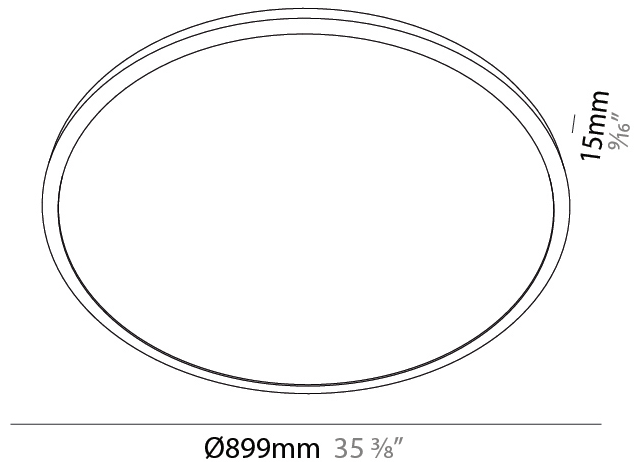

PROJECT	_____
TYPE	_____
SPECIFIER	_____
QUANTITY	_____
DATE	_____

HARMONY ROUND SURFACE

A52033-

base number	Color	Finish	Diffuser
	Temperature	Options	Options

1. To build a product code in our configurator select the specify button on the base model # product page
2. To build a manual product code on this datasheet choose from the options listed below in blue font and add the suffix to the base model #

GENERAL

Series: Harmony Round
Partner: Ivela
Division: Architectural
Installation: Surface
Product Type: Panels
Mounting Location: Ceiling
Light Distribution: Direct

PHYSICAL

Shape: Round
Diameter (mm): 899
Diameter (in): 35 ³/₈
Height (mm): 19
Height (in): 3/4
Diffuser: PMMA - Opal
Fixture Finish: WHI / BLK / GLD
Fixture Material: Aluminum

ELECTRICAL

Lamp Type: LED
Input Wattage (W): 56
Dimming: Tri-Mode (Non-Dimming and Phase Dimming (120Vac only) and 0-10V Dimming)
Driver Included: No
Driver Location: Remote
Driver Type: Constant Voltage - Universal
Driver Class: Class 2
Housing: ENCP 5 (ERP) ENCP 8 (SC Power)
Input Voltage (V): 120 - 277
Output Voltage (V): 24

LED

Color Temperature (°K): 2700 / 3000 / 3500 / 4000
Max. Delivered Lumen (lm): 4032 / 4200 / 4325 / 4452
Nominal Lumen (lm): 6720 / 7000 / 7208 / 7420
CRI: >93 CRI
Lamp Life (hrs): 50000

OPTICAL

RATINGS AND CERTIFICATIONS

Certified By: CSA Certified to UL and CSA Standards
IP rating: IP20