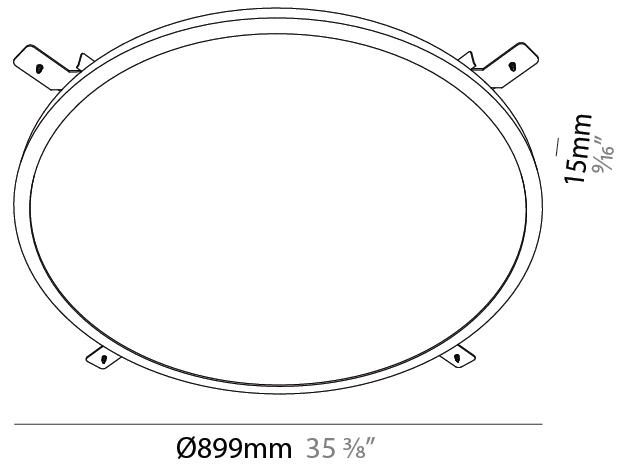

PROJECT	_____
TYPE	_____
SPECIFIER	_____
QUANTITY	_____
DATE	_____

HARMONY ROUND RECESSED

A56183-

base number	Color	Finish	Diffuser
	Temperature	Options	Options

1. To build a product code in our configurator select the specify button on the base model # product page
2. To build a manual product code on this datasheet choose from the options listed below in blue font and add the suffix to the base model #

GENERAL

Series: Harmony Round
Partner: Ivela
Division: Architectural
Installation: Recessed
Product Type: Panels
Mounting Location: Ceiling
Light Distribution: Direct

PHYSICAL

Shape: Round
Diameter (mm): 899
Diameter (in): 35 ³/₈
Height (mm): 19
Height (in): 3/4
Diffuser: PMMA - Opal
Fixture Finish: WHI / BLK / GLD
Fixture Material: Aluminum

ELECTRICAL

Lamp Type: LED
Input Wattage (W): 56
Dimming: Tri-Mode (Non-Dimming and Phase Dimming (120Vac only) and 0-10V Dimming)
Driver Included: No
Driver Location: Remote
Driver Type: Constant Voltage - Universal
Driver Class: Class 2
Housing: ENCP 5 (ERP) ENCP 8 (SC Power)
Input Voltage (V): 120 - 277
Output Voltage (V): 24

LED

Color Temperature (°K): 2700 / 3000 / 3500 / 4000
Max. Delivered Lumen (lm): 4032 / 4200 / 4325 / 4452
Nominal Lumen (lm): 6720 / 7000 / 7208 / 7420
CRI: >93 CRI
Lamp Life (hrs): 50000

OPTICAL

RATINGS AND CERTIFICATIONS

Certified By: CSA Certified to UL and CSA Standards
IP rating: IP20