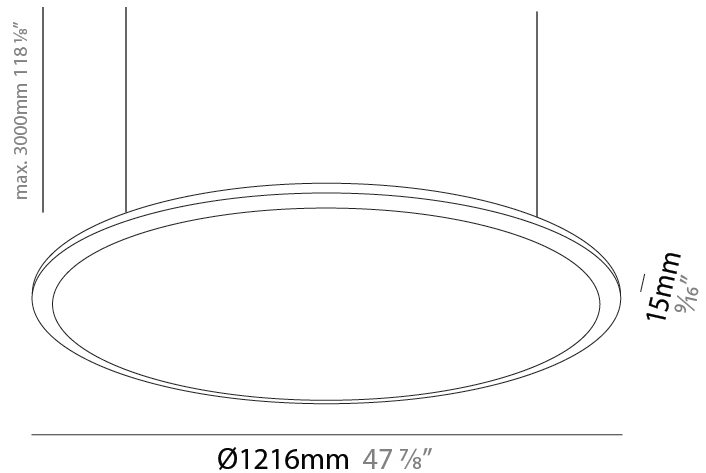

PROJECT
TYPE
SPECIFIER
QUANTITY
DATE

HARMONY ROUND SUSPENSION

A51063-

base number	Color Temperature	Finish Options	Diffuser Options

1. To build a product code in our configurator select the specify button on the base model # product page
2. To build a manual product code on this datasheet choose from the options listed below in blue font and add the suffix to the base model #

GENERAL

Series: Harmony Round
Partner: Ivela
Division: Architectural
Installation: Suspension
Product Type: Panels
Mounting Location: Ceiling
Light Distribution: Direct

PHYSICAL

Shape: Round
Diameter (mm): 1216
Diameter (in): 47 ⁷/₈
Height (mm): 19
Height (in): 3/4
Max. Overall Height (mm): 2500
Max. Overall Height (in): 98 ⁷/₁₆
Diffuser: PMMA - Opal / Prismatic
Fixture Finish: WHI / BLK / GLD
Fixture Material: Aluminum

ELECTRICAL

Lamp Type: LED
Input Wattage (W): 78
Dimming: Tri-Mode (Non-Dimming and Phase Dimming (120Vac only) and 0-10V Dimming)
Driver Included: No
Driver Location: Remote
Driver Type: Constant Voltage - Universal
Driver Class: Class 2
Housing: ENCP 5 (ERP) ENCP 8 (SC Power)
Input Voltage (V): 120 - 277
Output Voltage (V): 24

LED

Color Temperature (°K): 2700 / 3000 / 3500 / 4000
Max. Delivered Lumen (lm): 5472 / 5700 / 5869 / 6042
Nominal Lumen (lm): 9120 / 9500 / 9783 / 10070
CRI: >93 CRI
Lamp Life (hrs): 50000

OPTICAL

RATINGS AND CERTIFICATIONS

Certified By: Certified for North American Standards
IP rating: IP20